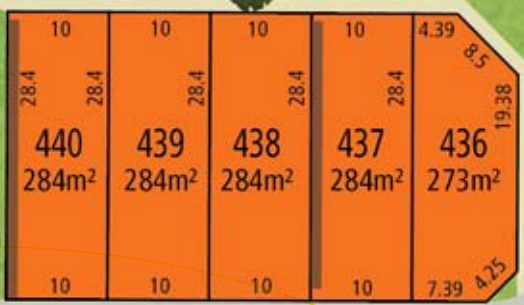

Fremantle 2km

SHOALWATER STREET

DOWNES LANE

LANCERLIN WAY

SABLE LANE

ROSEMARY LINK

Beach 500m

ROLLINSON ROAD