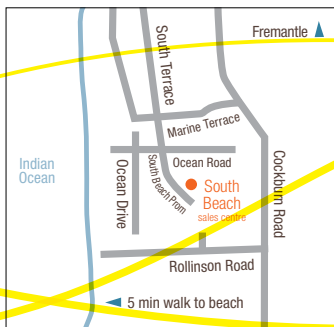

Live South Beach.

Love Freo.

**Build your dream home only 2kms  
from your dream lifestyle.**

South Beach Estate is uniquely located right by the beach and bordering on the Freo you know and love. It's a not-to-be missed opportunity to build your dream home on prime land, only 2kms from the Freo café strip and five minutes walk to the beach.

Fremantle 2km

SHOALWATER STREET

DOWNES LANE

LANCERLIN WAY

SABLE LANE

ROSEMARY LINK

Beach 500m

ROLLINSON ROAD

North

- Stage 3C
- Retaining Walls
- South Beach Estate

Sales & Information Centre

New Release

South Beach  
Sales & Information Centre  
Barrow Crescent  
(off South Beach Promenade)  
North Coogee WA 6166