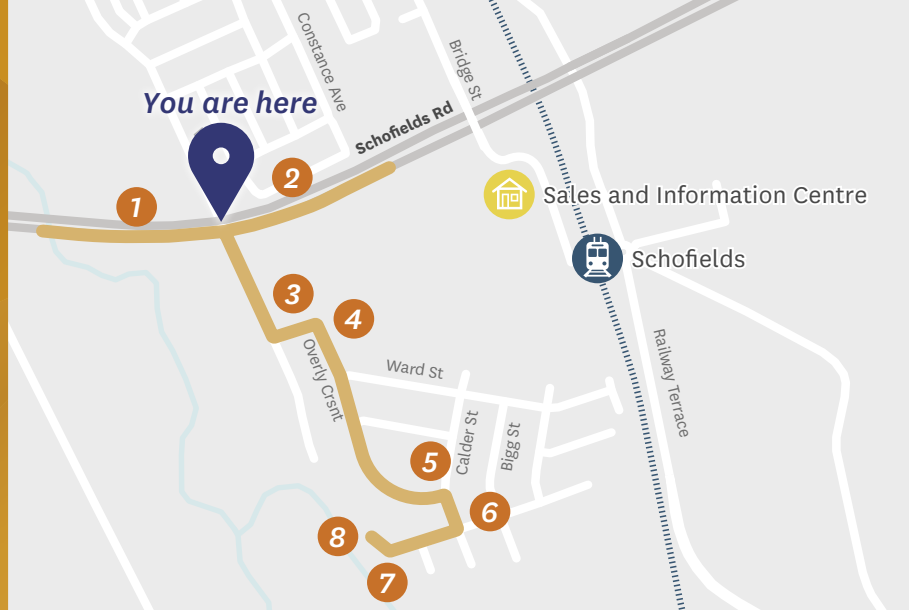

Directions to Avia Townhomes

1. Turn right onto Veron Road from Schofields Road.
2. Or Turn left onto Veron Road from Schofields Road. Continue down this road for approximately 210m.
3. Take the first left onto Altrove Boulevard.
4. Take the first right onto Overly Crescent. Continue along this road for approximately 450m.
5. Take the first right onto Calder Street.
6. Take the first right onto Christie Drive.
7. Take the first right onto Veron Road.
8. Follow this road along until you reach the Display Townhome located at number 71 Veron Road.

Directions to Avia Townhomes

1. Head down the gravel path adjacent to the train line for 350 metres.
2. Turn right onto Ward Street.
3. Take the third left onto Calder Street.
4. Continue along this road and take the third right onto Christie Avenue.
5. Take the first right onto Veron Road.
6. Follow this road along until you reach the Display Townhome located at number 71 Veron Road.