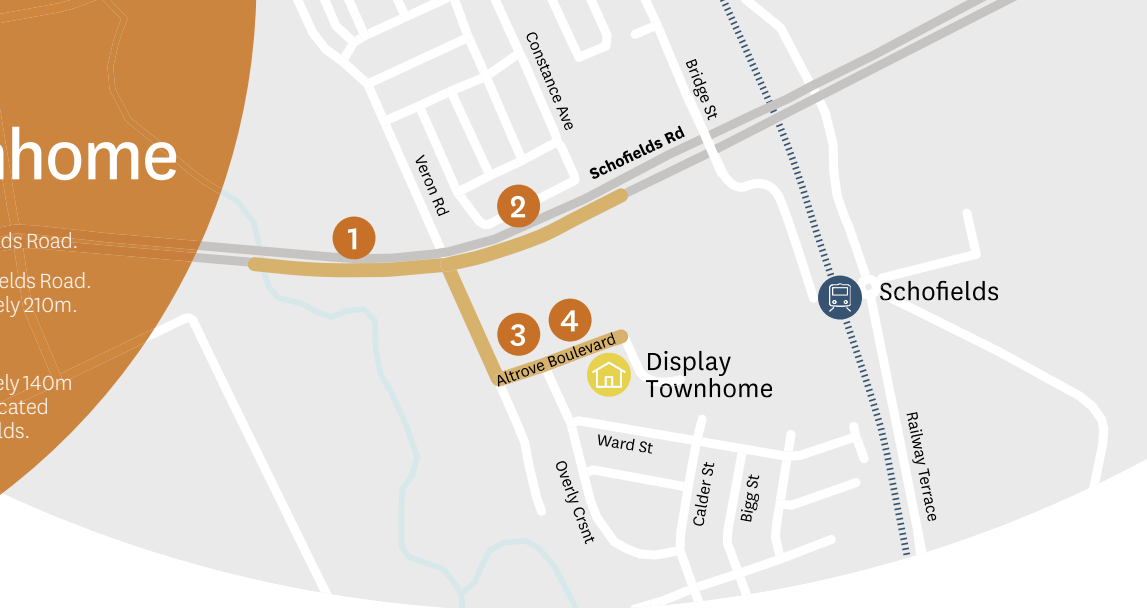

Directions to Display Townhome

1. Turn right onto Veron Road from Schofields Road.
2. Or Turn left onto Veron Road from Schofields Road. Continue down this road for approximately 210m.
3. Take the first left onto Altrove Boulevard.
4. Continue along this road for approximately 140m until you reach the Display Townhome located at number 26 Altrove Boulevard, Schofields.

The Display Townhome is located on the corner of Altrove Boulevard and Rosetta Street.

Stockland :: altrove :: Townhomes

stockland.com.au/altrovetownhomes