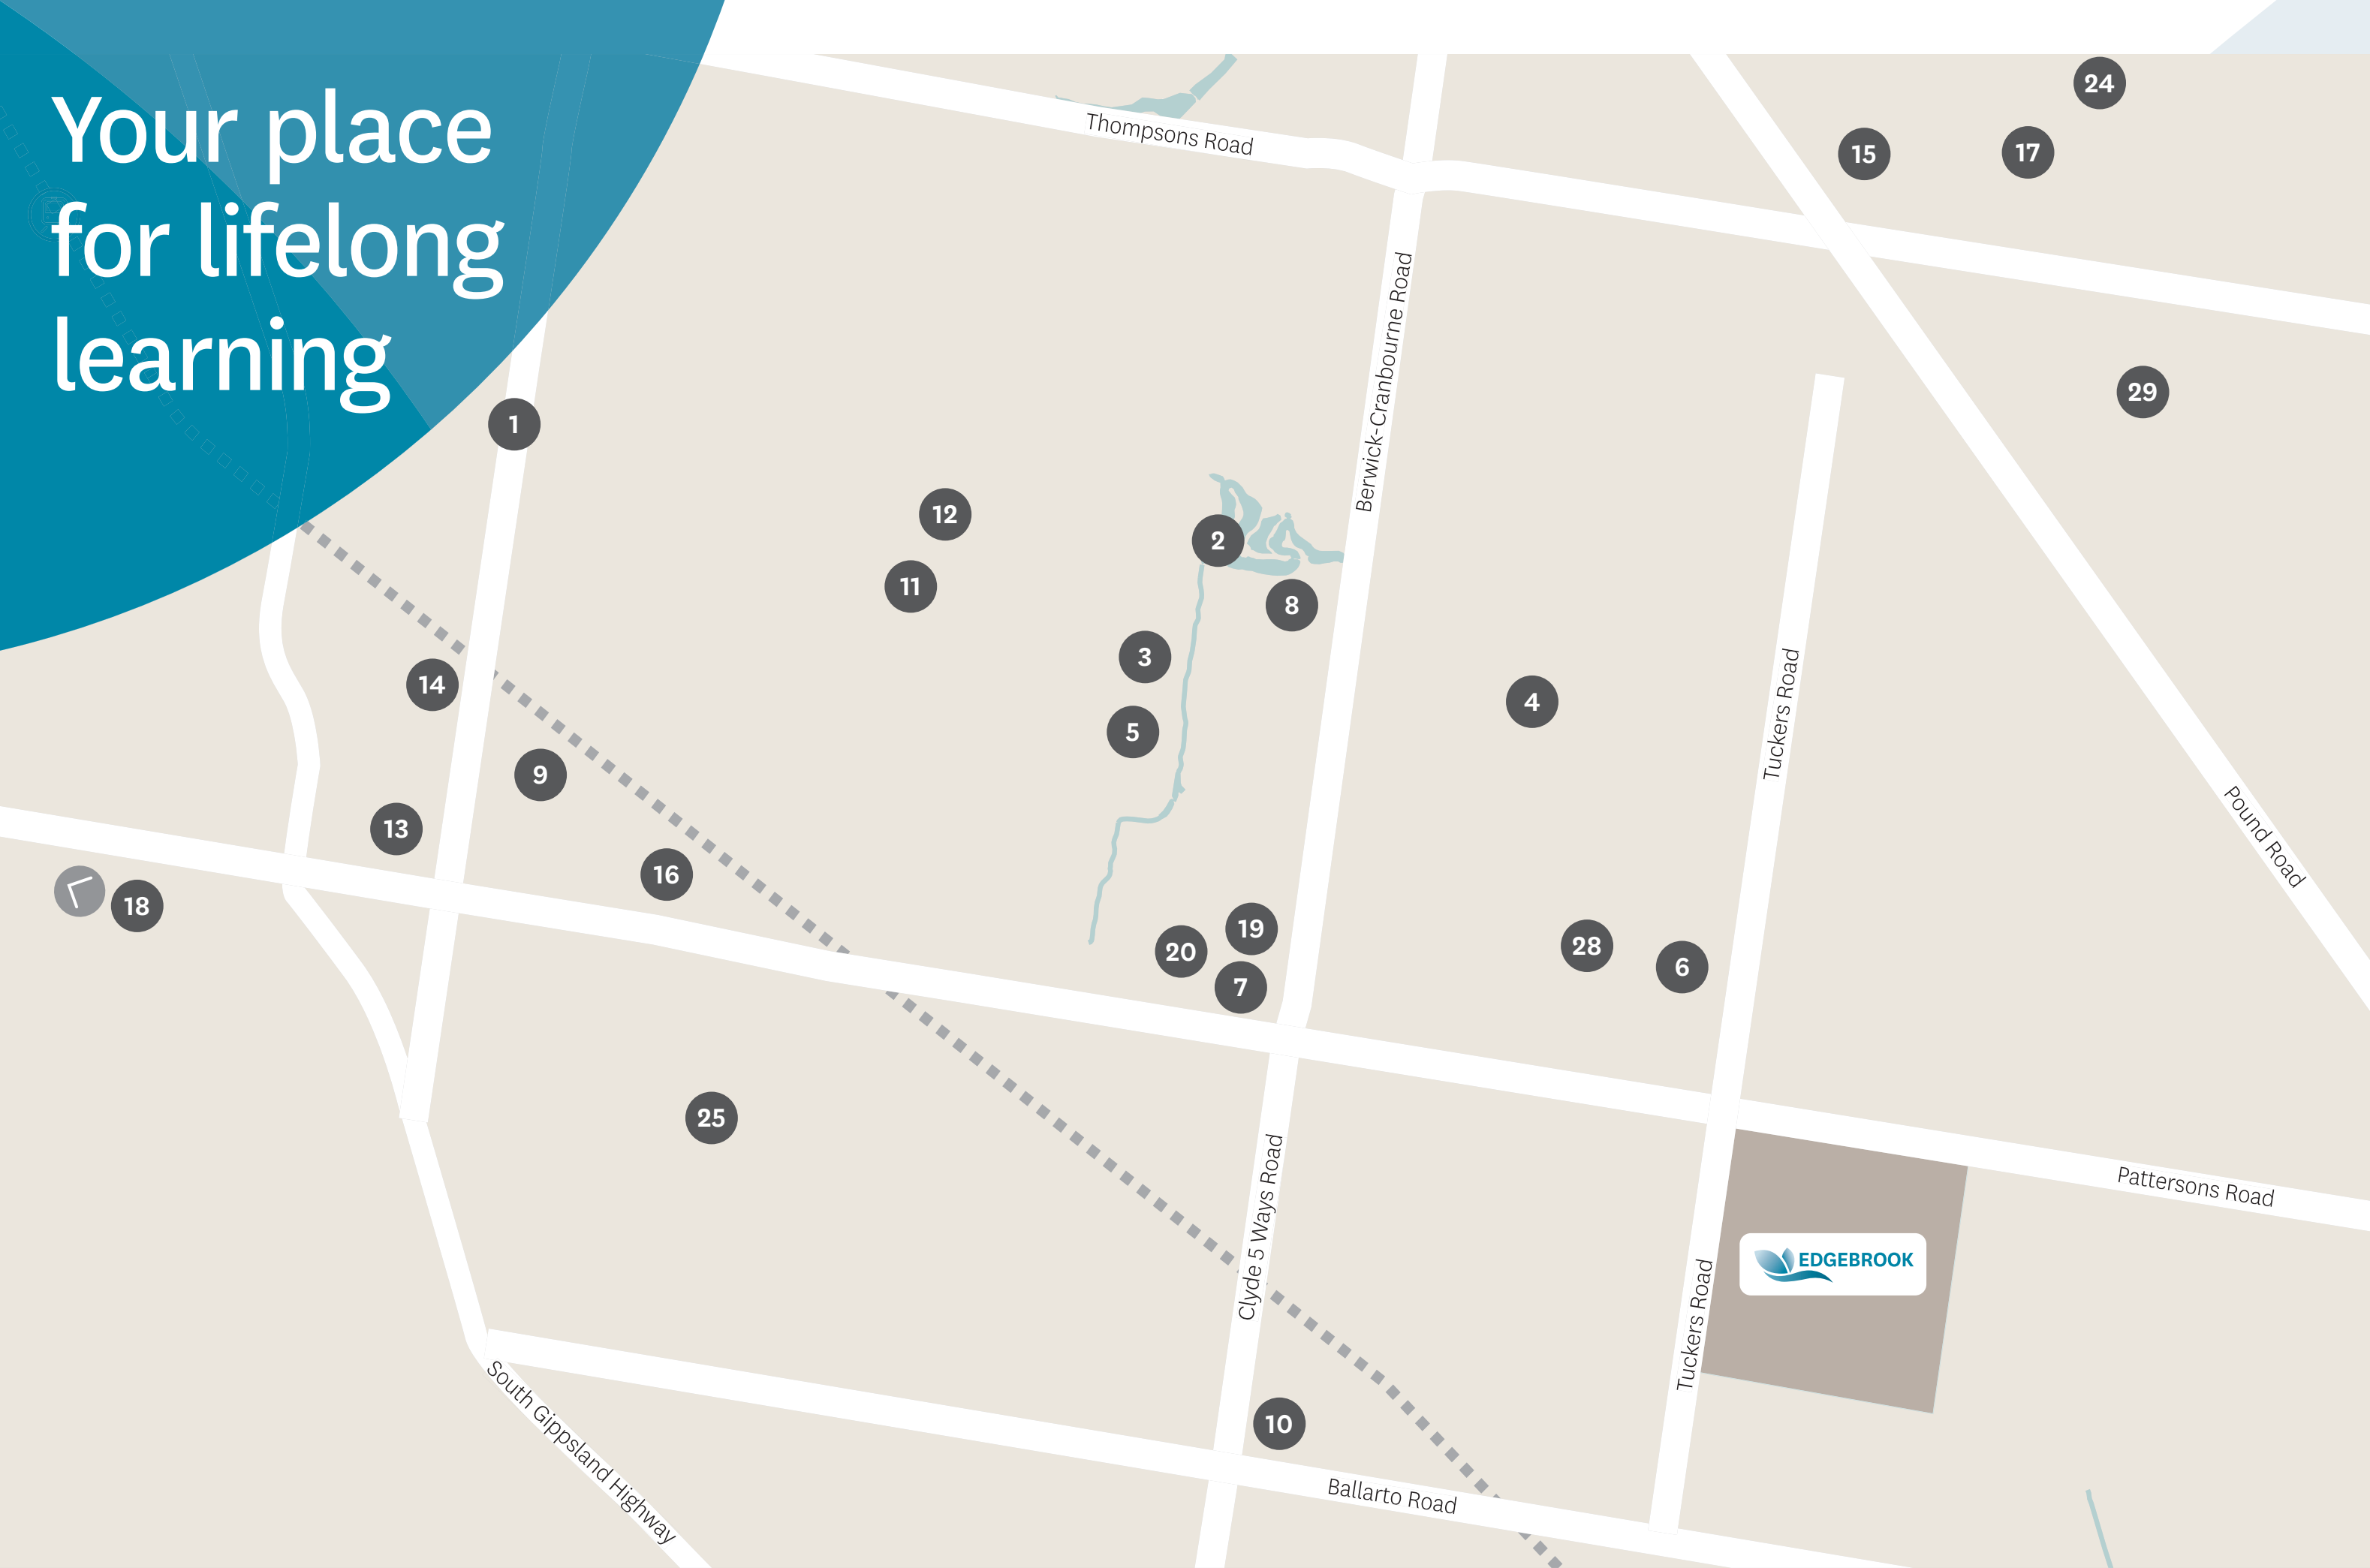

Your place for lifelong learning

Your local school directory

Early Learning

1. **Milestones Early Learning Cranbourne** – 8.1km
  270 Narre Warren-Cranbourne Rd, Cranbourne East VIC 3977
  cranbourne.milestones.com.au
2. **Headstart Early Education** – 4km
  Selandra Rise Estate, 20 Vantage Avenue (Cnr of Linsell Bvd),
  Clyde North 3978
  headstartelc.com.au
3. **Selandra Rise Family and Children's Centre** – 3.7km
  45 Haflinger Ave, Clyde North VIC 3978
  Phone: 0407 333 285
4. **One Early Education Day Care and Kindergarten** – 2km
  20 Alphey Road, Clyde North VIC 3978
  onelearn.com.au
5. **Clyde North YMCA Early Learning Centre** – 3.8km
  35 Aayana Street, Clyde North VIC 3978
  victoria.ymca.org.au
6. **Clyde North YMCA Early Learning Centre** – 1.9km
  Moroak Crescent, Clyde North VIC 3978
  victoria.ymca.org.au
7. **Kids on Clyde Early Learning Centre and Kindergarten** – 2.5km
  1 Mackillop Way, Clyde North VIC 3978
  kidsonclyde.com.au
8. **Kids House Early Learning Clyde North** – 4km
  1 Selandra Blvd, Clyde North VIC 3978
  shel.edu.au

Primary & Secondary Schools

9. **Casey Grammar (Prep to Year 12)** – 5.8km
  3 New Holland Dr, Cranbourne East VIC 3977
  caseygrammar.vic.edu.au
10. **Clyde Primary School** – 3.2km
  11 Oroya Grove, Clyde VIC 3978
  clydeps.vic.edu.au
11. **Cranbourne East Primary School** – 5km
  2 Bowyer Ave, Cranbourne East VIC 3977
  cranbourneeastps.vic.edu.au
12. **Cranbourne East Secondary College** – 5km
  50 Stately Dr, Cranbourne East VIC 3977
  cesc.vic.edu.au
13. **Cranbourne Primary School** – 5.5km
  42-58 Bakewell St, Cranbourne VIC 3977
  cranbourne-ps.vic.edu.au
14. **Cranbourne Secondary College** – 6.2km
  Stawell St, Cranbourne VIC 3977
  cranbournesc.vic.edu.au
15. **Hillcrest Christian College** – 8.5km
  500 Soldiers Rd, Clyde North VIC 3978
  hillcrest.vic.edu.au

16. **Marnebek School** – 6km
  9 New Holland Dr, Cranbourne East VIC 3977
  marnebek.vic.edu.au
17. **Rivercrest Christian College** – 8.2km
  500 Soldiers Rd, Clyde North VIC 3978
  rivercrest.vic.edu.au
18. **St Peters College Cranbourne Campus** – 8.6km
  1005 Cranbourne-Frankston Road, Cranbourne West VIC 3977
  www2.stpeters.vic.edu.au
19. **St Peters College Clyde North Campus** – 2.8km
  55 Mackillop Way, Clyde North VIC 3978
  www2.stpeters.vic.edu.au
20. **St Thomas the Apostle Catholic Primary School** – 2.9km
  5 Fiorelli Blvd, Cranbourne East VIC 3977
  cranbourneeast.catholic.edu.au
21. **St Margaret's School** – 11.7km[†]
  27-47 Gloucester Ave, Berwick VIC 3806
  stmargarets.vic.edu.au
22. **Haileybury College Berwick Campus** – 13.5km[†]
  138 High St, Berwick VIC 3806
  haileybury.com.au
23. **Nossal High** – 11.1km[†]
  100 Clyde Road, Berwick VIC 3806
  nossalhs.vic.edu.au
24. **Grayling Primary School** – 9.8km
  25 Ferdinand Dr, Clyde North VIC 3978
  graylingsps.vic.edu.au
25. **Casey Fields Primary School** – 4.9km
  Chapelton Road, Cranbourne East VIC 3977
  caseyfieldsps.vic.edu.au

Tertiary and Vocational Studies

26. **Chisholm TAFE** – 11.3km[†]
  25 Kangan Dr, Berwick VIC 3806
  chisholm.edu.au
27. **Federation University Berwick Campus** – 10.8km[†]
  100 Clyde Rd, Berwick VIC 3806
  federation.edu.au