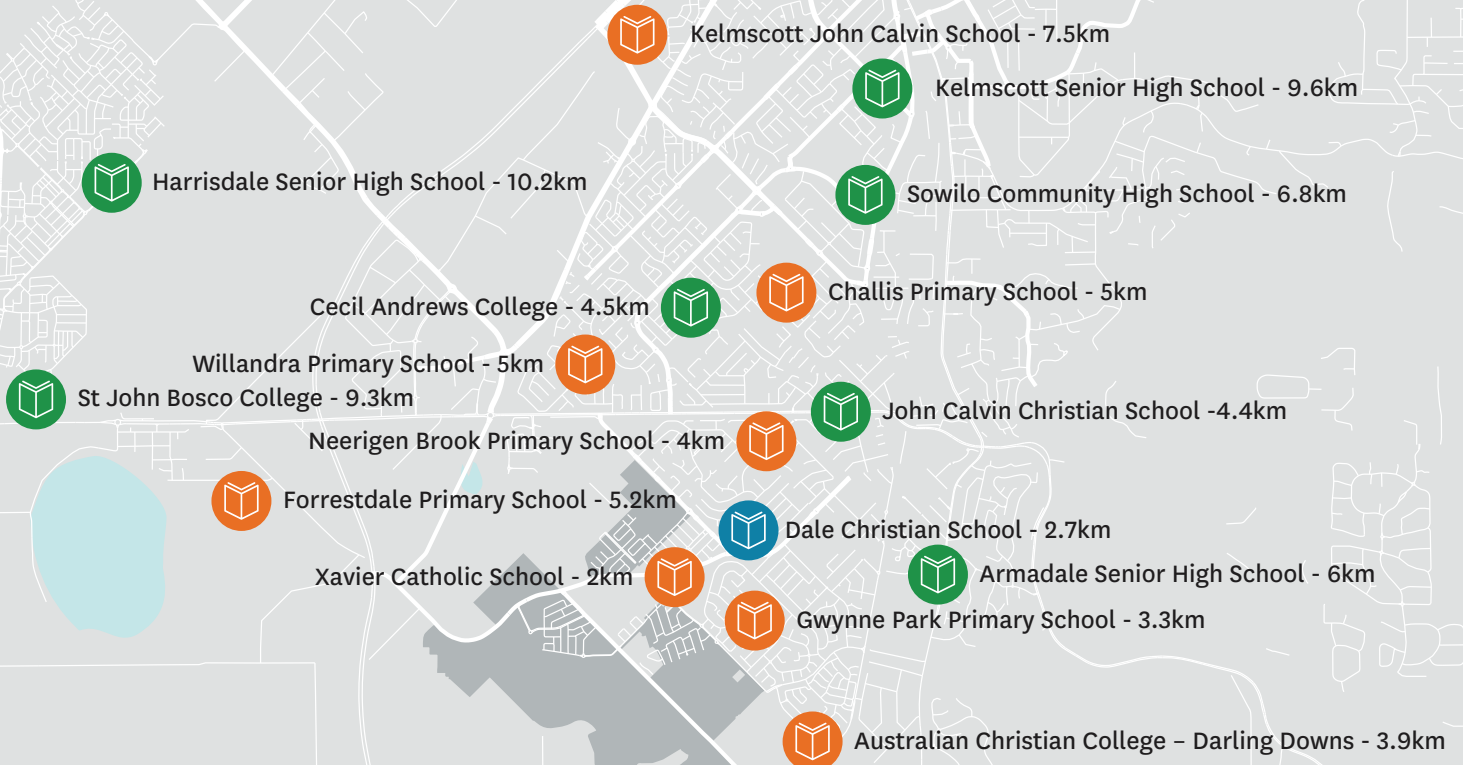

Sienna Wood Local School Guide

Find your WA
School intake area
[det.wa.edu.au/
schoolsonline](http://det.wa.edu.au/schoolsonline)

 SIENNA WOOD

-  Primary
-  Secondary
-  K - 12

*Source: det.wa.edu.au
Distances as measured from
Sienna Wood Sales Office
(Weatherly Way, off Forrest
Road)

Sienna Wood Local School Guide

Primary

Australian Christian College – Darling Downs – 3.9km
Challis Primary School – 5km
Forrestdale Primary School – 5.2km
Gwynne Park Primary School – 3.3km
Kelmscott John Calvin School – 7.5km
Neerigen Brook Primary School – 4km
Willandra Primary School – 5km
Xavier Catholic School – 2km

Secondary

Armadale Senior High School – 6km
Cecil Andrews College – 4.5km
Harrisdale Senior High School – 10.2km
John Calvin Christian School – 4.4km
Kelmscott Senior High School – 9.6km
Sowilo Community High School – 6.8km
St John Bosco College – 9.3km

K-12

Dale Christian School – 2.7km